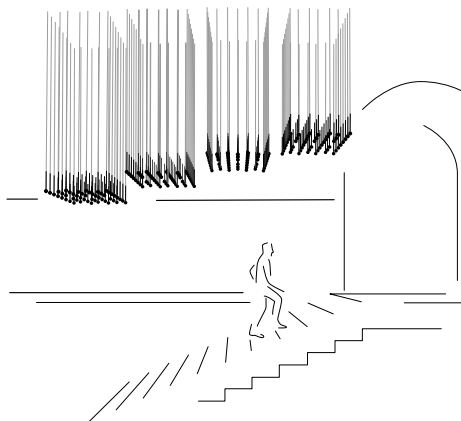

# Algorithm

Design by Toan Nguyen.

Like a cloud of frozen rain, this collection brings together beauty and geometry. Mathematical order provides a magical harmony with an astonishing range of permutations and compositions. Can be customized to suit any space.

Endless possibilities for both small and large spaces. Composed of geometric patterns of blown-glass orbs, Algorithm illuminates any room with either standard or customizable options. Based on room dimensions, area to be lit and ceiling height, Vibia creates options tailored to project specifications.

Create your personalized Algorithm at [vibia.com](https://www.vibia.com)

Algorithm resembles a sparkling constellation of illuminated drops that appear to float in mid-air. Evoking a mood that's equal parts mathematical and magical, the pendant is anchored to the ceiling from a tubular steel lattice. Sleek tensile cables are studded with glowing, handblown glass orbs powered by LEDs and suspended at different heights. Fully customisable, each unique grouping of globes defines areas of interior space, underlining their multiple uses while becoming a single aesthetic element.

● 18 Graphite (ADAPTA RF 9913 WX)

● 93 White (RAL 9016)

Shade: Blown-glass.

Diffuser: Polycarbonate.

Hanging structure: Steel.

Canopy: Steel.

LED support: Aluminum.

LED 2700 K. CRI >80. 99 lm/W.