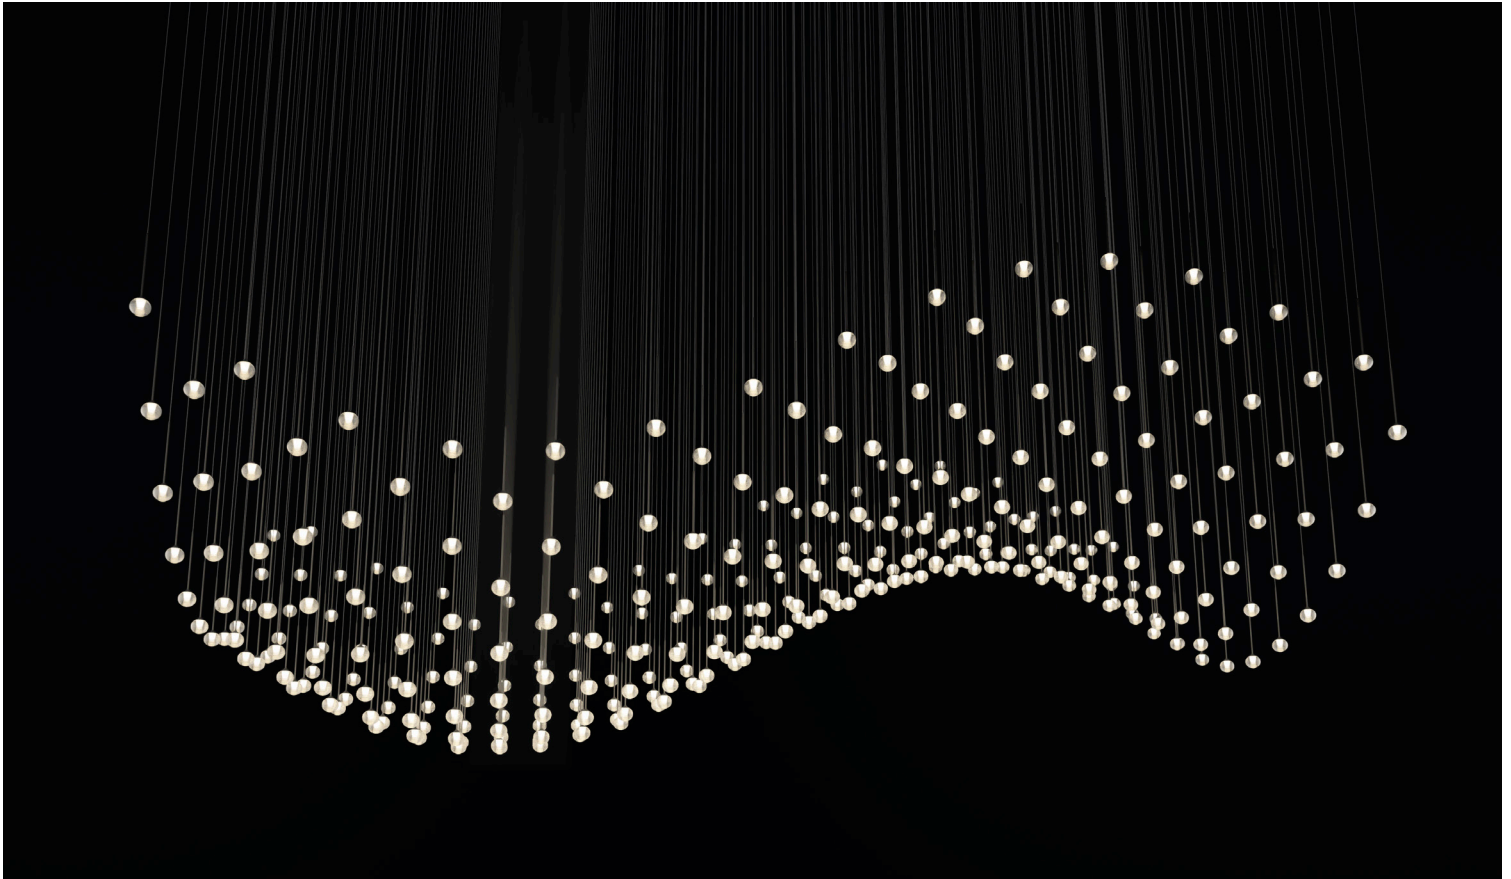

Endless possibilities for both small and large spaces. Composed of geometric patterns of blown-glass orbs, Algorithm illuminates any room with either standard or customizable options. Based on room dimensions, area to be lit and ceiling height, Vibia creates options tailored to project specifications.

Create your personalized Algorithm at [vibia.com](https://www.vibia.com)