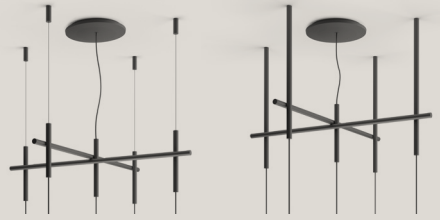

Create your personalized Algorithm at [vibia.com](https://www.vibia.com)

Algorithm resembles a sparkling constellation of illuminated drops that appear to float in mid-air. Evoking a mood that's equal parts mathematical and magical, the pendant is anchored to the ceiling from a tubular steel lattice. Sleek tensile cables are studded with glowing, handblown glass orbs powered by LEDs and suspended at different heights. Fully customisable, each unique grouping of globes defines areas of interior space, underlining their multiple uses while becoming a single aesthetic element.

● 18 Graphite (ADAPTA RF 9913 WX)

● 93 White (RAL 9016)

Shade: Blown-glass.

Diffuser: Polycarbonate.

Hanging structure: Steel.

Canopy: Steel.

LED support: Aluminum.

LED 2700 K. CRI >80. 99 lm/W.

#### Personalization options available

- Configuration layout at [vibia.com](http://vibia.com)

- LED 3000 K / 4000 K

- Dimming: Casambi

Request more information.

Surface canopy.

\* Built-in canopy.

1 LED