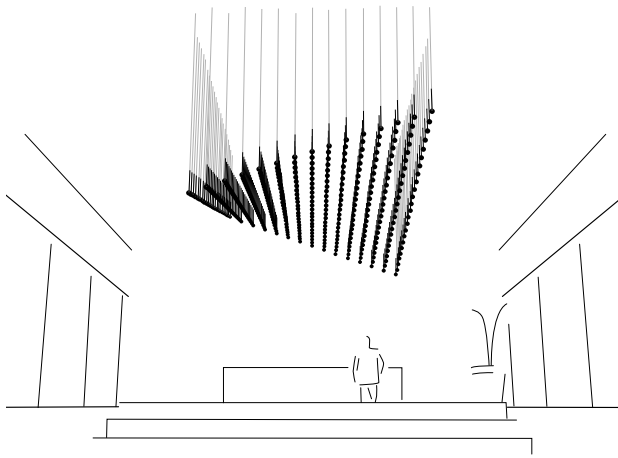

# Algorithm

Design by Toan Nguyen.

Like a cloud of frozen rain, this collection brings together beauty and geometry. Mathematical order provides a magical harmony with an astonishing range of permutations and compositions. Can be customized to suit any space.

Endless possibilities for both small and large spaces. Composed of geometric patterns of blown-glass orbs, Algorithm illuminates any room with either standard or customizable options. Based on room dimensions, area to be lit and ceiling height, Vibia creates options tailored to project specifications.

Create your personalized Algorithm at [vibia.com](https://www.vibia.com)

Algorithm resembles a sparkling constellation of illuminated drops that appear to float in mid-air. Evoking a mood that's equal parts mathematical and magical, the pendant is anchored to the ceiling from a tubular steel lattice. Sleek tensile cables are studded with glowing, handblown glass orbs powered by LEDs and suspended at different heights. Fully customisable, each unique grouping of globes defines areas of interior space, underlining their multiple uses while becoming a single aesthetic element.

● 18 Graphite (ADAPTA RF 9913 WX)

● 93 White (RAL 9016)

Shade: Blown-glass.

Diffuser: Polycarbonate.

Hanging structure: Steel.

Canopy: Steel.

LED support: Aluminum.

LED 2700 K. CRI >80. 99 lm/W.