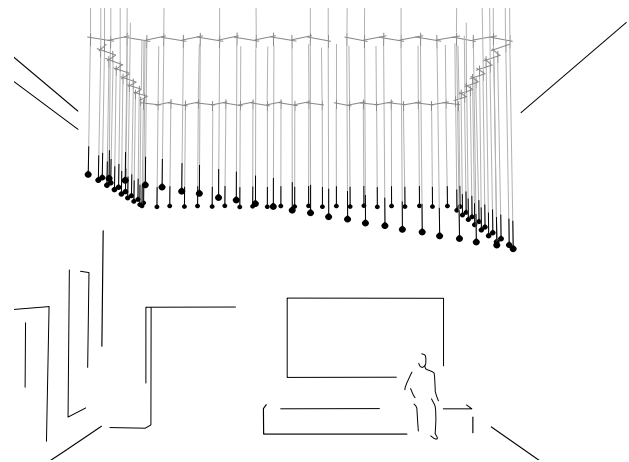

# Algorithm

Design by Toan Nguyen.

Like a cloud of frozen rain, this collection brings together beauty and geometry. Mathematical order provides a magical harmony with an astonishing range of permutations and compositions. Can be customized to suit any space.

Endless possibilities for both small and large spaces. Composed of geometric patterns of blown-glass orbs, Algorithm illuminates any room with either standard or customizable options. Based on room dimensions, area to be lit and ceiling height, Vibia creates options tailored to project specifications.

Create your personalized Algorithm at [vibia.com](https://www.vibia.com)

Algorithm resembles a sparkling constellation of illuminated drops that appear to float in mid-air. Evoking a mood that's equal parts mathematical and magical, the pendant is anchored to the ceiling from a tubular steel lattice. Sleek tensile cables are studded with glowing, handblown glass orbs powered by LEDs and suspended at different heights. Fully customisable, each unique grouping of globes defines areas of interior space, underlining their multiple uses while becoming a single aesthetic element.

● 18 Graphite (ADAPTA RF 9913 WX)

● 93 White (RAL 9016)

Shade: Blown-glass.

Diffuser: Polycarbonate.

Hanging structure: Steel.

Canopy: Steel.

LED support: Aluminum.

LED 2700 K. CRI >80. 99 lm/W.