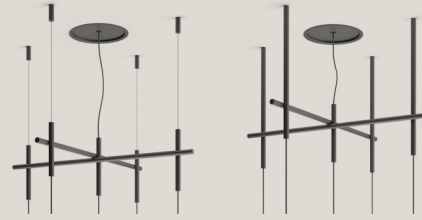

Surface canopy.

* Built-in canopy.

1 LED

10 LEDs

12 LEDs

24 LEDs

0820 *0822

0825 *0827

0880 *0882

0885 *0887

6 LEDs

10 LEDs

14 LEDs

14 LEDs

29 LEDs

0830 *0832

0835 *0837

0840 *0842

0845 *0847

0850 *0852