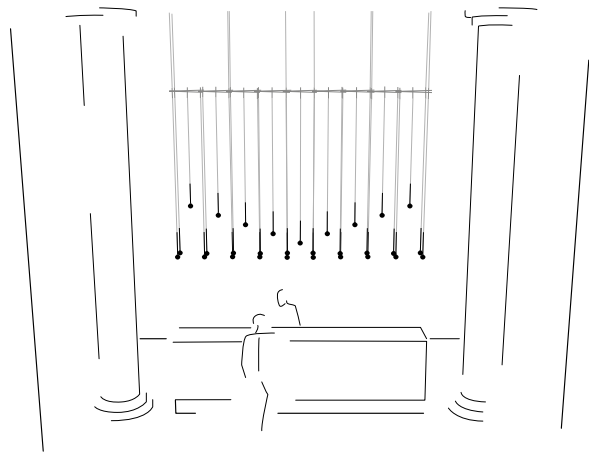

# Algorithm

Design by Toan Nguyen.

Like a cloud of frozen rain, this collection brings together beauty and geometry. Mathematical order provides a magical harmony with an astonishing range of permutations and compositions. Can be customized to suit any space.

Endless possibilities for both small and large spaces. Composed of geometric patterns of blown-glass orbs, Algorithm illuminates any room with either standard or customizable options. Based on room dimensions, area to be lit and ceiling height, Vibia creates options tailored to project specifications.

Create your personalized Algorithm at [vibia.com](https://www.vibia.com)

Algorithm resembles a sparkling constellation of illuminated drops that appear to float in mid-air. Evoking a mood that's equal parts mathematical and magical, the pendant is anchored to the ceiling from a tubular steel lattice. Sleek tensile cables are studded with glowing, handblown glass orbs powered by LEDs and suspended at different heights. Fully customisable, each unique grouping of globes defines areas of interior space, underlining their multiple uses while becoming a single aesthetic element.

● 18 Graphite (ADAPTA RF 9913 WX)

● 93 White (RAL 9016)

Shade: Blown-glass.

Diffuser: Polycarbonate.

Hanging structure: Steel.

Canopy: Steel.

LED support: Aluminum.

LED 2700 K. CRI >80. 99 lm/W.