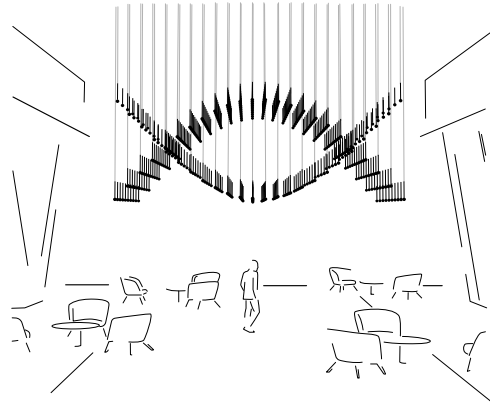

# Algorithm

Design by Toan Nguyen.

Like a cloud of frozen rain, this collection brings together beauty and geometry. Mathematical order provides a magical harmony with an astonishing range of permutations and compositions. Can be customized to suit any space.

Endless possibilities for both small and large spaces. Composed of geometric patterns of blown-glass orbs, Algorithm illuminates any room with either standard or customizable options. Based on room dimensions, area to be lit and ceiling height, Vibia creates options tailored to project specifications.

Create your personalized Algorithm at [vibia.com](https://www.vibia.com)

Algorithm resembles a sparkling constellation of illuminated drops that appear to float in mid-air. Evoking a mood that's equal parts mathematical and magical, the pendant is anchored to the ceiling from a tubular steel lattice. Sleek tensile cables are studded with glowing, handblown glass orbs powered by LEDs and suspended at different heights. Fully customisable, each unique grouping of globes defines areas of interior space, underlining their multiple uses while becoming a single aesthetic element.

● 18 Graphite (ADAPTA RF 9913 WX)

● 93 White (RAL 9016)

Shade: Blown-glass.

Diffuser: Polycarbonate.

Hanging structure: Steel.

Canopy: Steel.

LED support: Aluminum.

LED 2700 K. CRI >80. 99 lm/W.